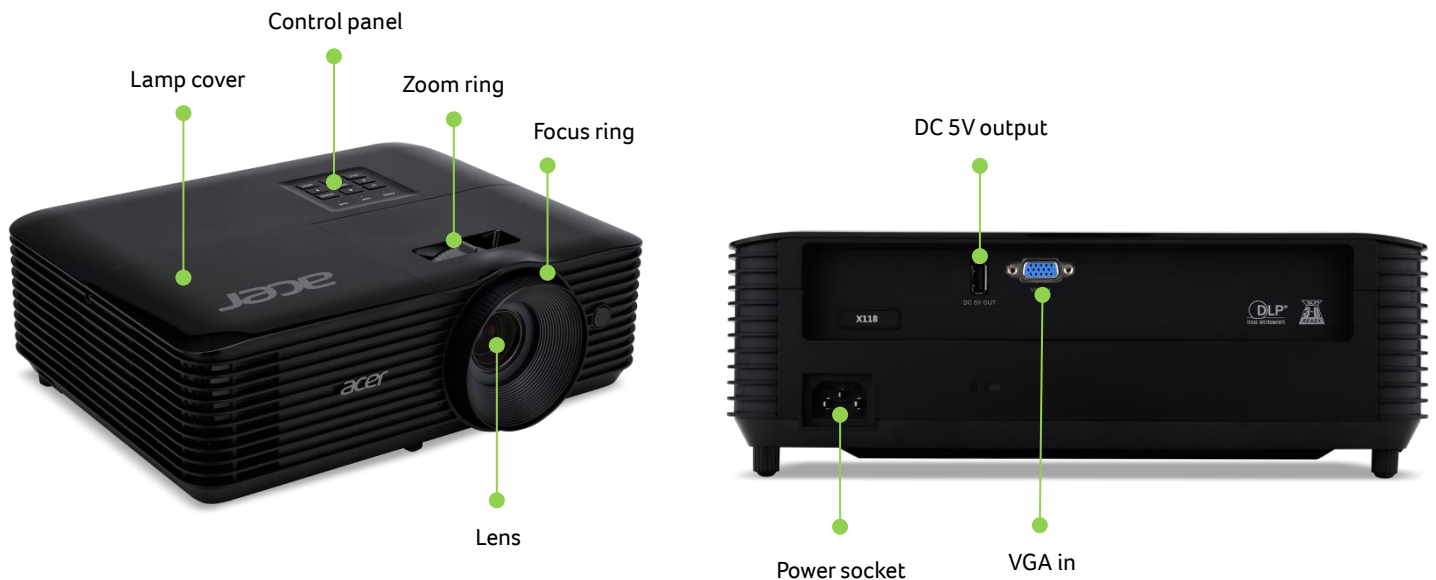

Product Specifications

Model name	Acer X118
Projection system	DLP®
Resolution	SVGA (800 x 600) Maximum WUXGA (1,920 x 1,200)
Brightness	3,600 ANSI Lumens (Standard), 2,800 ANSI Lumens (ECO)
Aspect ratio	4:3 (Native), 16:9 (Supported)
Contrast ratio	Dynamic Black 20,000:1
Throw ratio	1.94 ~ 2.16 (51"@2m)
Projection lens	F= 2.41~2.53, f = 21.85~24.01mm Manual Zoom & Focus
Keystone correction	+/-40° (Vertical, Manual)
Lamp life	4,000 Hours (Standard), 6,000 Hours (ECO), 10,000 Hours (ExtremeEco)
Noise level	30 dBA (Standard), 24 dBA (ECO)
Input interface	Analog RGB/Component Video (D-sub) x 1
Output interface	DC Out (5V/2A, USB Type A) x 1
Control interface	USB (Type A) x 1, share output port
Dimensions	313 x 240 x 113.7mm (12.3" x 9.4" x 4.5")
Weight	2.7 Kg (6.17 lbs)

Feature Highlights

Expressive display

- SVGA (800 x 600)
- 3,600 ANSI lumens
- Dynamic Black 20,000:1
- Acer LumiSense
- Acer BlueLight Shield
- Acer ColorBoost3D
- Acer ColorSafe II
- DLP 3D ready

Enhanced usability

- AC power on
- Instant Resume
- Fast Pack
- Sealed optical engine

Installation flexibility

- Keystone correction 40 degrees
- Top-loading lamp

Eco-friendly functionality

- Acer EcoProjection
- Lamp life up to 10,000 hours in ExtremeEco mode

- Part Number: MR.JPZ11.001

- EAN Code: 4713883388825

Optional Accessory

■ P/N: MC.JFZ11.00B

■ EAN: 4713147532261

■ P/N: MC.JLC11.002

■ EAN: 4713147892877

■ P/N: MC.JLC11.003

■ EAN: 4713147892884

BlueLightShield™

Acer BlueLight Shield

Acer BlueLight shield allows users to lower levels of blue light to lessen the negative effects of blue light exposure. There are three levels of filter in projector suitable for different scenario. Each level also contains dynamic mechanism that will optimize the blue light level based on content. BlueLight shield can reduces up to 30% blue light and protect your eyes.

Acer LumiSense

LumiSense incorporates a clever content-aware process. It analyzes projected content frame by frame and dynamically adjusts image visibility to optimum levels. Thanks to LumiSense intelligent judgment and dynamic adjustment, all dark scenes are clearly displayed with no loss of detail.

About Acer

Founded in 1976, today Acer is one of the world's top ICT companies and has a presence in over 160 countries. As Acer looks into the future, it is focused on enabling a world where hardware, software and services will infuse with one another to open up new possibilities for consumers and businesses alike. From service-oriented technologies to the Internet of Things to gaming and virtual reality, Acer's 7,000+ employees are dedicated to the research, design, marketing, sale, and support of products and solutions that break barriers between people and technology. More information is at www.acer.com.